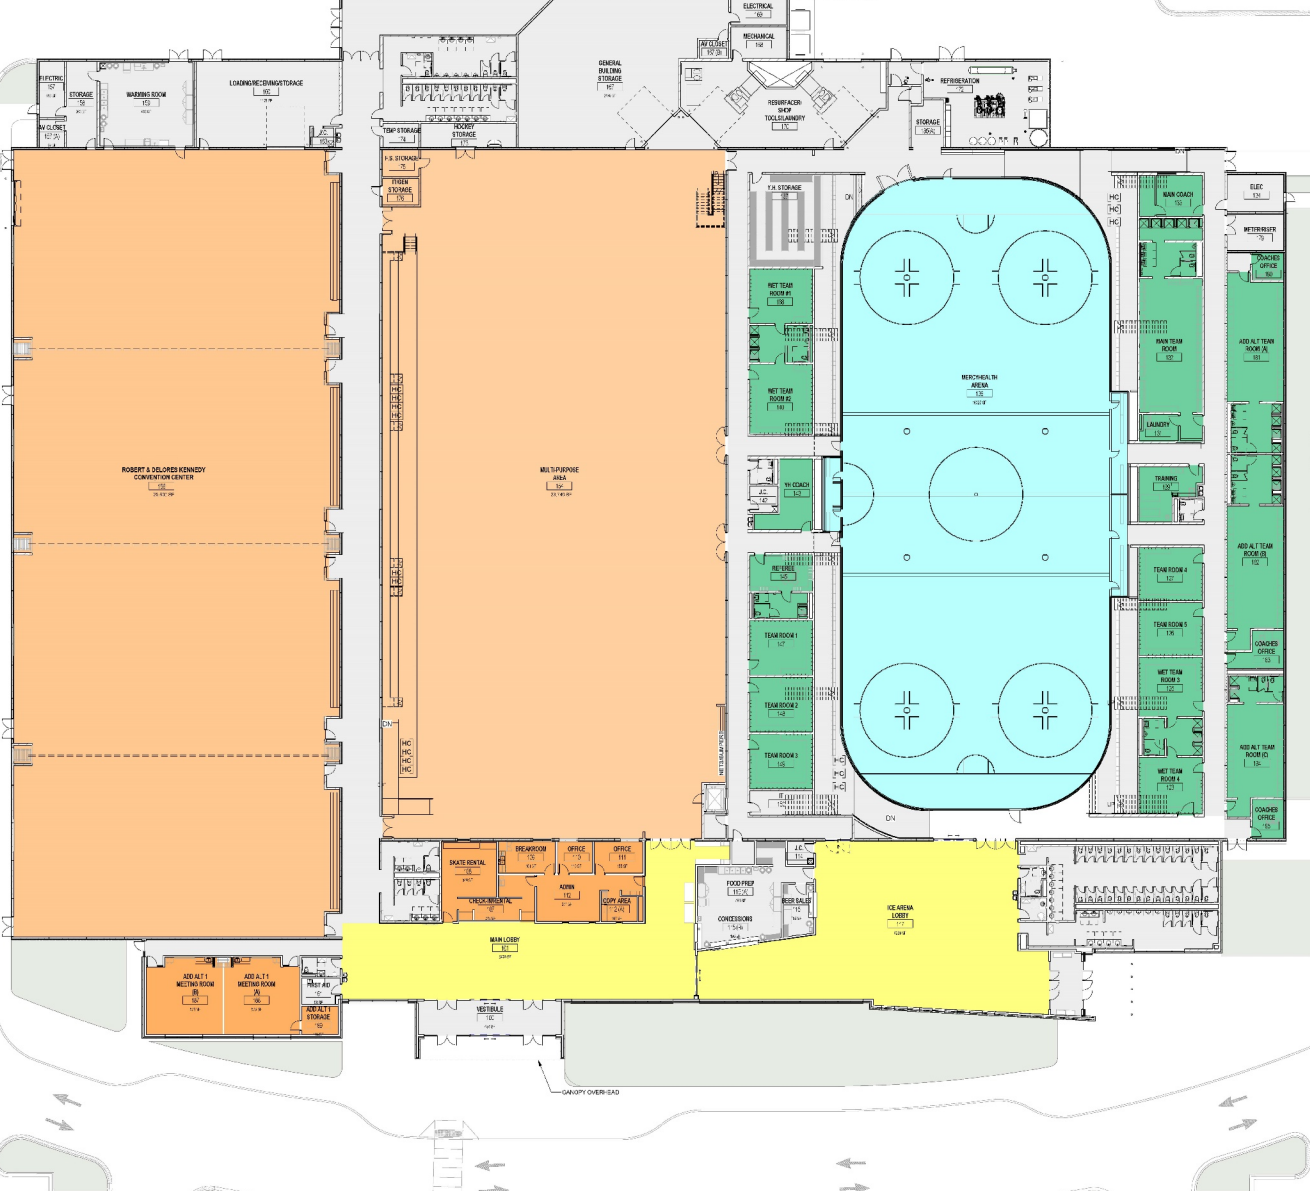

COURT YARD LOADING DOCK ACCESS

COURT YARD LOADING DOCK ACCESS

Department Legend

- ADMINISTRATION
- CIRCULATION AND SUPPORT
- LOBBY
- LOCKER ROOMS
- MAIN RINK
- RECREATION

DATE: 01/17/2024

WOODMAN'S SPORTS & CONVENTION CENTER
 Concept Diagrams : FIRST FLOOR PLAN - OVERALL
 DIAGRAM

PRELIMINARY & CONCEPTUAL