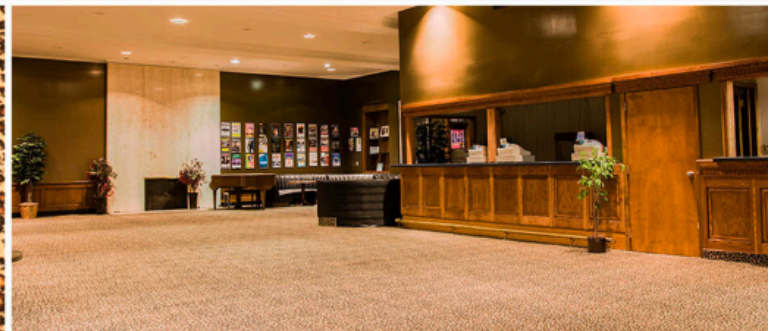

## The Grand Ballroom

The ballroom features crystal chandeliers and a balcony with additional seating.

## The Temple Theatre

Even from the back row of the 3rd balcony, the view inside the Temple Theatre is breathtaking.

## The Leopard Lounge

The Leopard Lounge is a cool spot to host cocktail parties, receptions, and other special events.

\*Not Pictured: The Managers Suite and The Premier Room