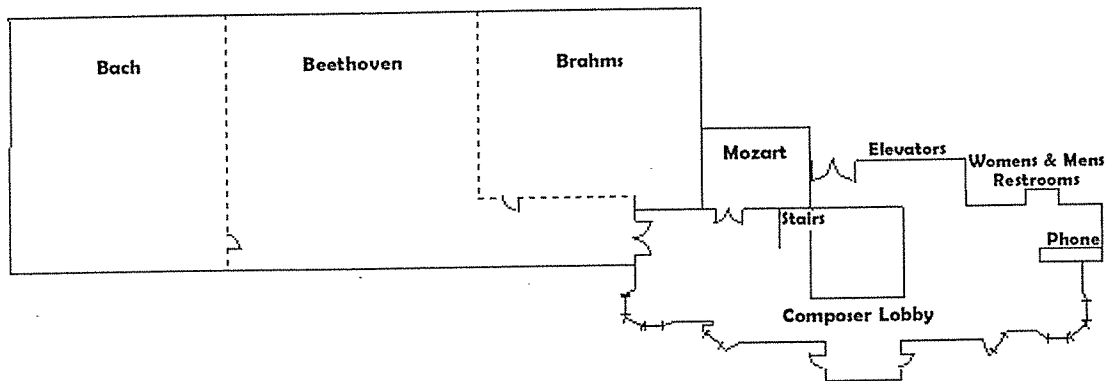

Bavarian Inn Lodge Conference Center Room Capacities

First Floor (River Rooms)

Room	Size	Sq. Ft.	Theater	Classroom	Ovals	Banquet	Conf.
Mosel Room	19'x39'	741	60	24	40	40	20
Rhine Room	20'x39'	780	60	24	40	40	20
Danube Room	32'x39'	1248	90	45	50	60	30
Mosel/Rhine	39'x39'	1521	100	64	80	90	40
Danube/Rhine	52'x39'	2028	150	78	100	144	45
River Rooms	71'x39'	2769	240	125	170/150	200/164	n/a
Lorelei Lounge	30'x39'	1170	60	35	n/a	40	n/a
River Rooms/Lounge	101'x39'	3939	250	n/a	200	250	n/a
Altmuehl	28'x40'	1120	80	44	50	60	28

Second Floor (Composer Rooms)

Room	Size	Sq. Ft.	Theater	Classroom	Ovals	Banquet	Conf.
Courtyard	45'x70'	3150'	220	n/a	n/a	200	n/a
Bach	52'x38'	1976'	190	60	100	120	45
Beethoven	52'x42'	2184'	190	60	100	120	45
Brahms	49'x50'	2000'	190	60	100	120	45
Bach/Beethoven	52'x80'	4160'	300	130	250/200	280	n/a
Beethoven/Brahms	52'x92'	4184'	300	130	220/170	250	n/a
Composer Rooms	52'x130'	6160'	620	200	340	500/420	n/a
Mozart	24'x27'	648'	30	16	30	30	18