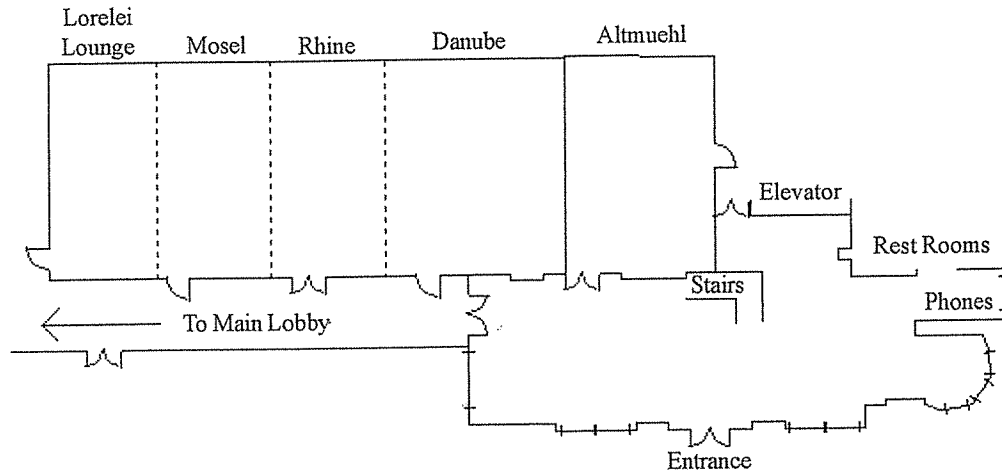

Bavarian Inn Lodge Conference Center Room Capacities

First Floor (River Rooms)

Room	Size	Sq. Ft.	Theater	Classroom	Ovals	Banquet	Conf.
Mosel Room	19'x39'	741	60	24	40	40	20
Rhine Room	20'x39'	780	60	24	40	40	20
Danube Room	32'x39'	1248	90	45	50	60	30
Mosel/Rhine	39'x39'	1521	100	64	80	90	40
Danube/Rhine	52'x39'	2028	150	78	100	144	45
River Rooms	71'x39'	2769	240	125	170/150	200/164	n/a
Lorelei Lounge	30'x39'	1170	60	35	n/a	40	n/a
River Rooms/Lounge	101'x39'	3939	250	n/a	200	250	n/a
Altmuehl	28'x40'	1120	80	44	50	60	28

Second Floor (Composer Rooms)

Room	Size	Sq. Ft.	Theater	Classroom	Ovals	Banquet	Conf.
Courtyard	45'x70'	3150'	220	n/a	n/a	200	n/a
Bach	52'x38'	1976'	190	60	100	120	45
Beethoven	52'x42'	2184'	190	60	100	120	45
Brahms	49'x50'	2000'	190	60	100	120	45
Bach/Beethoven	52'x80'	4160'	300	130	250/200	280	n/a
Beethoven/Brahms	52'x92'	4184'	300	130	220/170	250	n/a
Composer Rooms	52'x130'	6160'	620	200	340	500/420	n/a
Mozart	24'x27'	648'	30	16	30	30	18