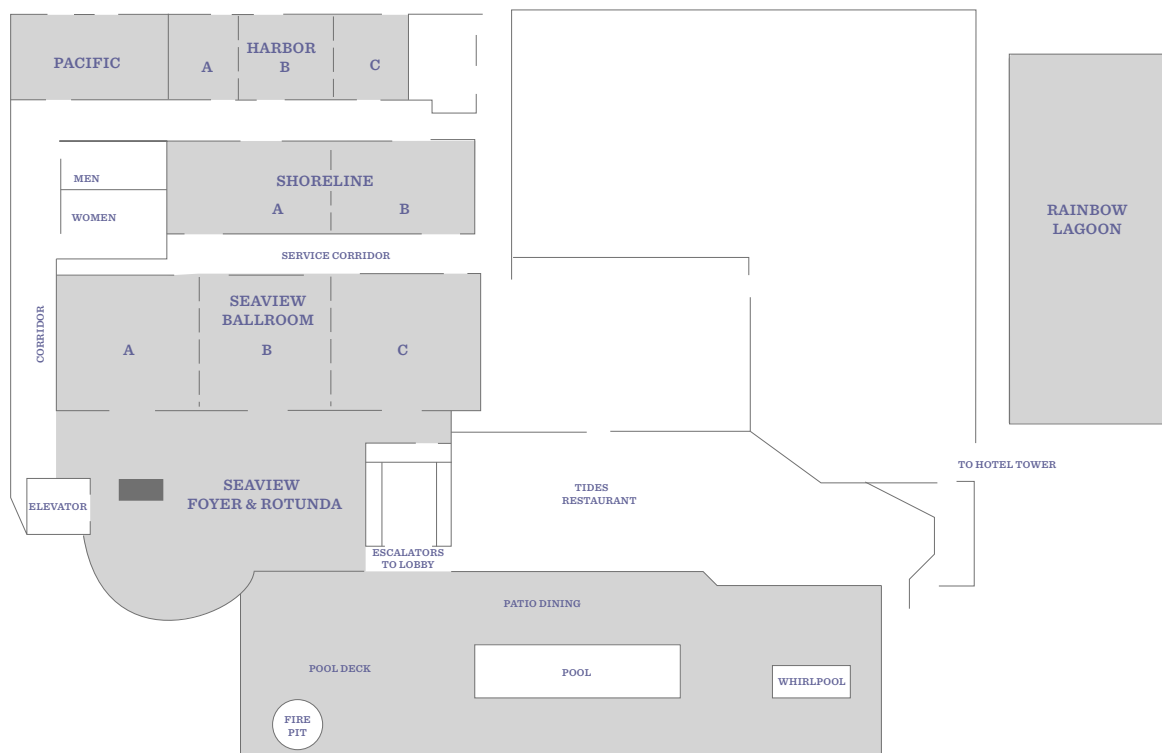

FLOOR PLAN

Lower Level (First Floor)